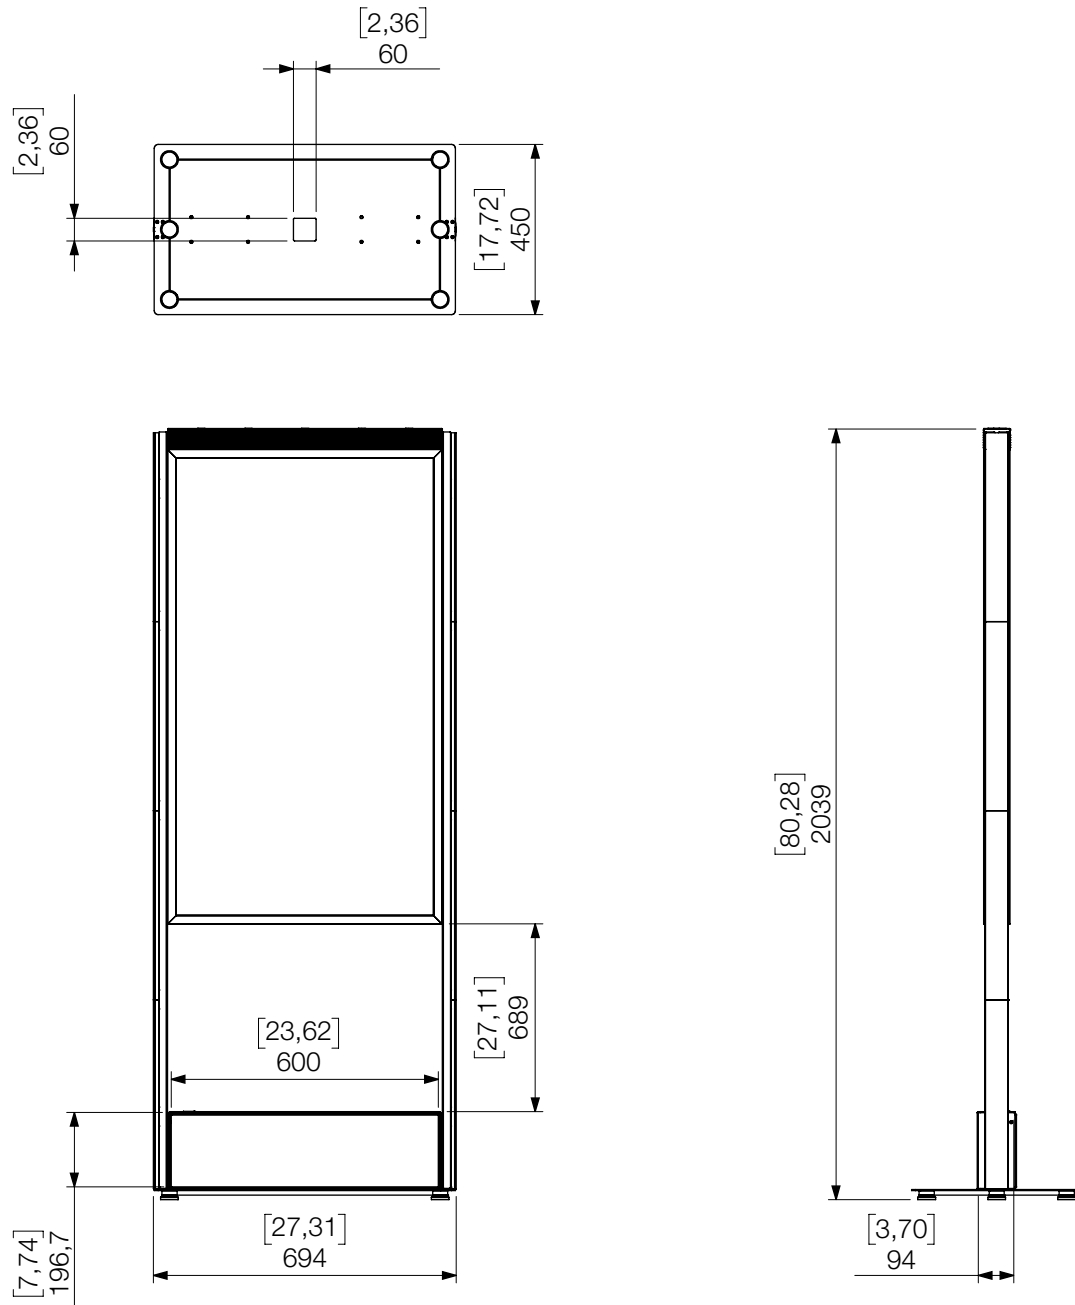

Technical Drawing

SMS Casing Specific OM46N-D Freestanding

All dimensions in mm.

Dimensions in [brackets] are in inches.