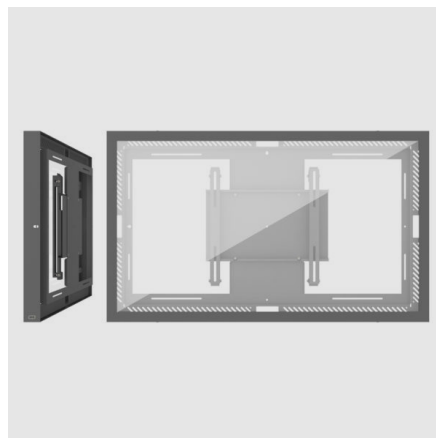

CASING WALL

ARTICLE NUMBER

701-005-42
65L/P Casing Wall G2 WH

INFO

PLACEMENT	Wall
ROTATION	Flippable
LOCKABLE	Yes
PROTECTION GLASS	Yes
VESA HORIZONTAL	100 - 600
VESA VERTICAL	300 - 600
FIT S MAX DIMENSIONS [MM]	L: 1472, H: 847, D: 64
SCREEN SIZE	65"
WARRANTY [YEARS]	5

The product is a wall installation for one display, and the display mount is integrated in the casing.

Landscape or portrait? Yes, both!

The SMS Casing Wall can be used both in landscape and portrait orientation, simply choose when mounting.

Safety First

Hidden cable outlets minimize the risk of someone accessing the display, and the product is locked with safety screws (included).

PRODUCT VARIATIONS

07-101-42 - 50 CASING WALL G2 WH

07-101-22 - 50 CASING WALL G2 DG