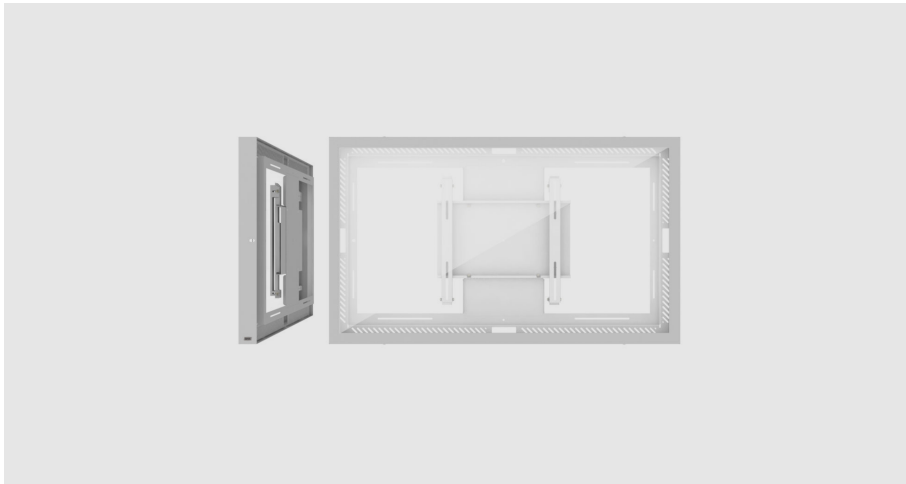

CASING WALL

ARTICLE NUMBER

701-005-42
65L/P Casing Wall G2 WH

INFO

PLACEMENT	Wall
ROTATION	Flippable
LOCKABLE	Yes
PROTECTION GLASS	Yes
VESA HORIZONTAL	100 - 600
VESA VERTICAL	300 - 600
FIT S MAX DIMENSIONS [MM]	L: 1472, H: 847, D: 64
SCREEN SIZE	65"
WARRANTY [YEARS]	5

Give people a good sign

An easy way to create a helpful environment

Excellent choice for the lobby, stairway, next to the elevators - or anywhere the public should be met with information or engaging messages. A perfect way to show the list of tenants in a corporate or residential building. The display will be covered from all sides.

The product is a wall installation for one display, and the display mount is integrated in the casing.

Landscape or portrait? Yes, both!

The SMS Casing Wall can be used both in landscape and portrait orientation, simply choose when mounting.