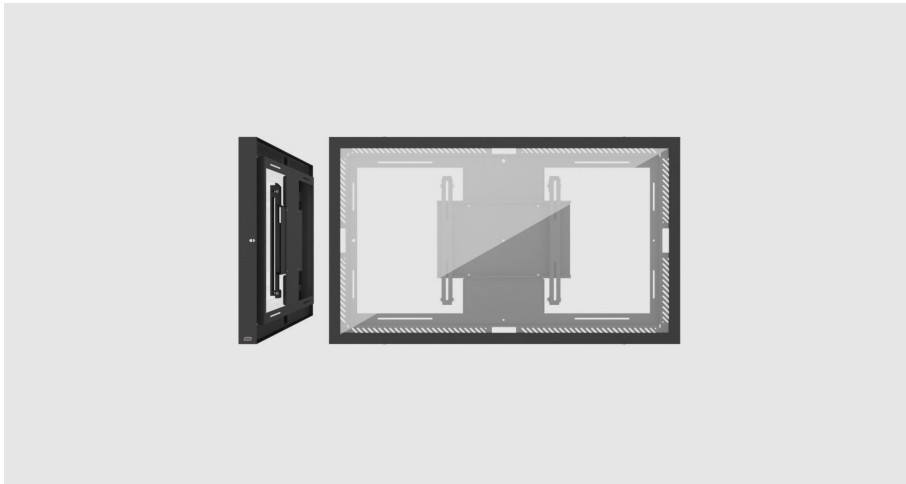

CASING WALL

ARTICLE NUMBER

701-005-12
65L/P Casing Wall G2 BL

INFO

PLACEMENT	Wall
ROTATION	Flippable
LOCKABLE	Yes
PROTECTION GLASS	Yes
VESA HORIZONTAL	100 - 600
VESA VERTICAL	300 - 600
FIT S MAX DIMENSIONS [MM]	L: 1472, H: 847, D: 64
SCREEN SIZE	65"
WARRANTY [YEARS]	5

Give people a good sign

An easy way to create a helpful environment

Excellent choice for the lobby, stairway, next to the elevators - or anywhere the public should be met with information or engaging messages. A perfect way to show the list of tenants in a corporate or residential building. The display will be covered from all sides.

The product is a wall installation for one display, and the display mount is integrated in the casing.

Landscape or portrait? Yes, both!

The SMS Casing Wall can be used both in landscape and portrait orientation, simply choose when mounting.

Safety First

Hidden cable outlets minimize the risk of someone accessing the display, and the product is locked with safety screws (included).

PRODUCT VARIATIONS

07-101-42 - 50 CASING WALL G2 WH

07-101-22 - 50 CASING WALL G2 DG