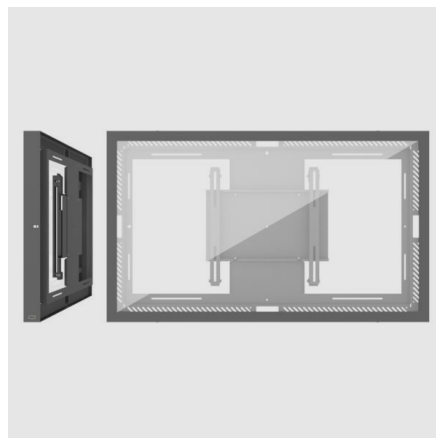

CASING WALL

ARTICLE NUMBER

701-005-12
65L/P Casing Wall G2 BL

INFO

PLACEMENT	Wall
ROTATION	Flippable
LOCKABLE	Yes
PROTECTION GLASS	Yes
VESA HORIZONTAL	100 - 600
VESA VERTICAL	300 - 600
FIT S MAX DIMENSIONS [MM]	L: 1472, H: 847, D: 64
SCREEN SIZE	65"
WARRANTY [YEARS]	5

The product is a wall installation for one display, and the display mount is integrated in the casing.

Landscape or portrait? Yes, both!

The SMS Casing Wall can be used both in landscape and portrait orientation, simply choose when mounting.

Safety First

Hidden cable outlets minimize the risk of someone accessing the display, and the product is locked with safety screws (included).

PRODUCT VARIATIONS

07-101-42 - 50 CASING WALL G2 WH

07-101-22 - 50 CASING WALL G2 DG