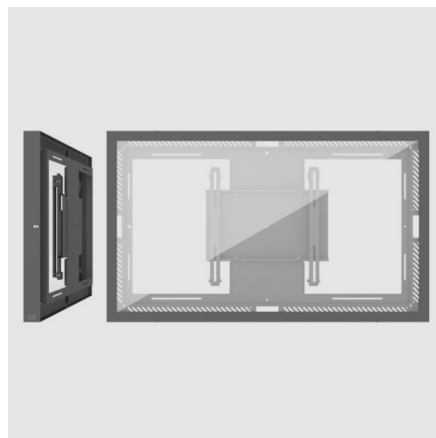

CASING WALL

ARTICLE NUMBER

701-003-42
49L/P Casing Wall G2 WH

INFO

| | |
|----------------------------------|------------------------|
| PLACEMENT | Wall |
| ROTATION | Flippable |
| LOCKABLE | Yes |
| PROTECTION GLASS | Yes |
| VESA HORIZONTAL | 100 - 400 |
| VESA VERTICAL | 200 - 400 |
| FIT S MAX DIMENSIONS [MM] | L: 1114, H: 645, D: 64 |
| SCREEN SIZE | 49" |
| WARRANTY [YEARS] | 5 |

The product is a wall installation for one display, and the display mount is integrated in the casing.

Landscape or portrait? Yes, both!

The SMS Casing Wall can be used both in landscape and portrait orientation, simply choose when mounting.

Safety First

Hidden cable outlets minimize the risk of someone accessing the display, and the product is locked with safety screws (included).

PRODUCT VARIATIONS

07-101-42 - 50 CASING WALL G2 WH

07-101-22 - 50 CASING WALL G2 DG