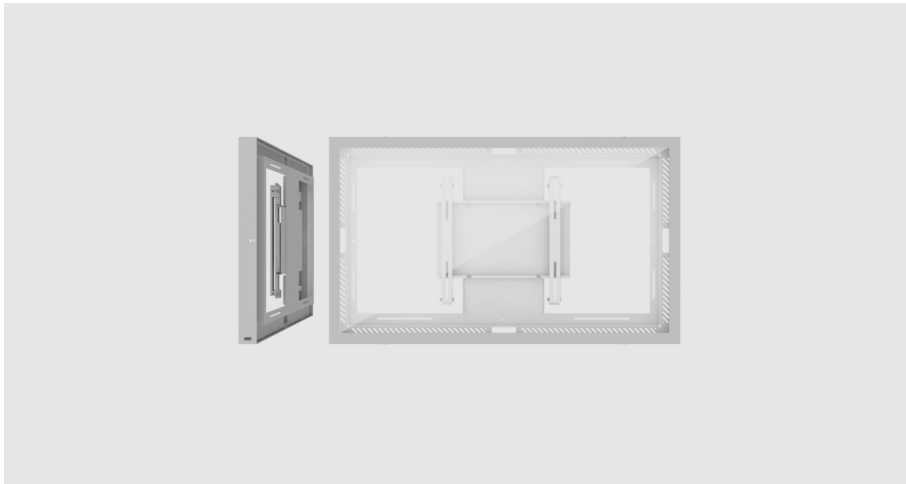

CASING WALL

ARTICLE NUMBER

701-003-42
49L/P Casing Wall G2 WH

INFO

| | |
|----------------------------------|------------------------|
| PLACEMENT | Wall |
| ROTATION | Flippable |
| LOCKABLE | Yes |
| PROTECTION GLASS | Yes |
| VESA HORIZONTAL | 100 - 400 |
| VESA VERTICAL | 200 - 400 |
| FIT S MAX DIMENSIONS [MM] | L: 1114, H: 645, D: 64 |
| SCREEN SIZE | 49" |
| WARRANTY [YEARS] | 5 |

Give people a good sign

An easy way to create a helpful environment

Excellent choice for the lobby, stairway, next to the elevators - or anywhere the public should be met with information or engaging messages. A perfect way to show the list of tenants in a corporate or residential building. The display will be covered from all sides.

The product is a wall installation for one display, and the display mount is integrated in the casing.

Landscape or portrait? Yes, both!

The SMS Casing Wall can be used both in landscape and portrait orientation, simply choose when mounting.