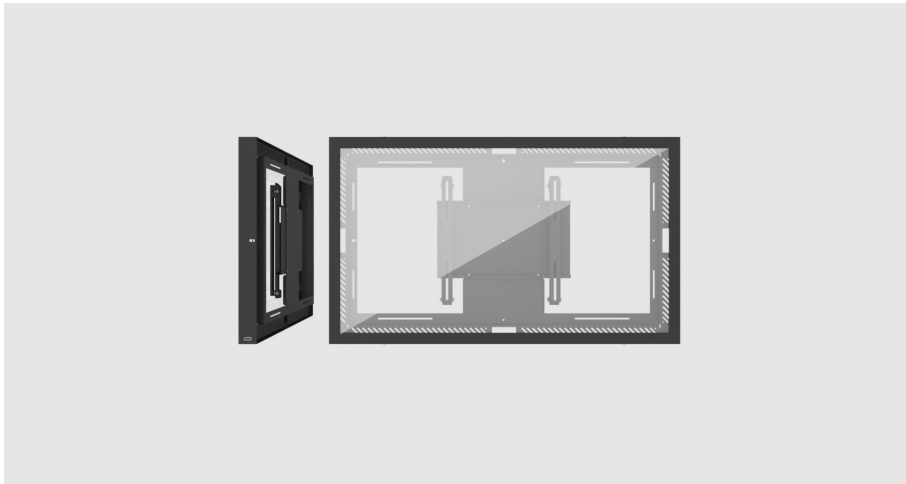

# CASING WALL

## INFO

<b>PLACEMENT</b>	Wall
<b>ROTATION</b>	Flippable
<b>LOCKABLE</b>	Yes
<b>PROTECTION GLASS</b>	Yes
<b>VESA HORIZONTAL</b>	100 - 400
<b>VESA VERTICAL</b>	200 - 400
<b>FIT S MAX DIMENSIONS [MM]</b>	L: 1114, H: 645, D: 64
<b>SCREEN SIZE</b>	49"
<b>WARRANTY [YEARS]</b>	5

The product is a wall installation for one display, and the display mount is integrated in the casing.

#### Landscape or portrait? Yes, both!

The SMS Casing Wall can be used both in landscape and portrait orientation, simply choose when mounting.