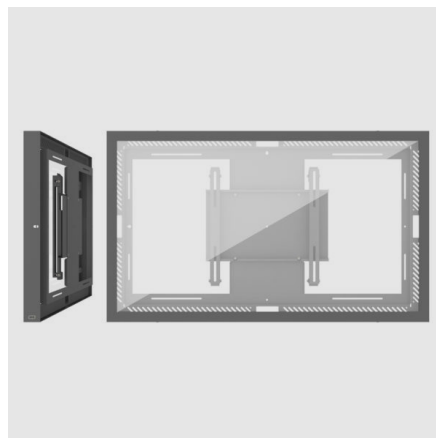

The product is a wall installation for one display, and the display mount is integrated in the casing.

#### Landscape or portrait? Yes, both!

The SMS Casing Wall can be used both in landscape and portrait orientation, simply choose when mounting.

#### Safety First

Hidden cable outlets minimize the risk of someone accessing the display, and the product is locked with safety screws (included).