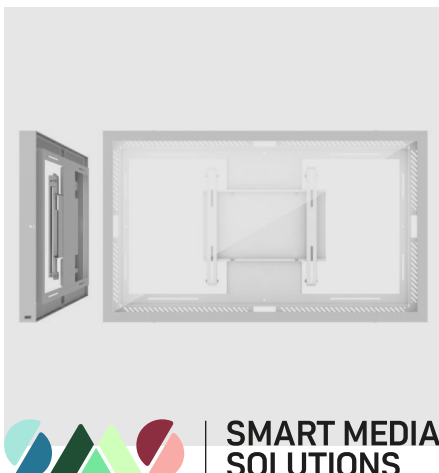

Safety First

Hidden cable outlets minimize the risk of someone accessing the display, and the product is locked with safety screws (included).