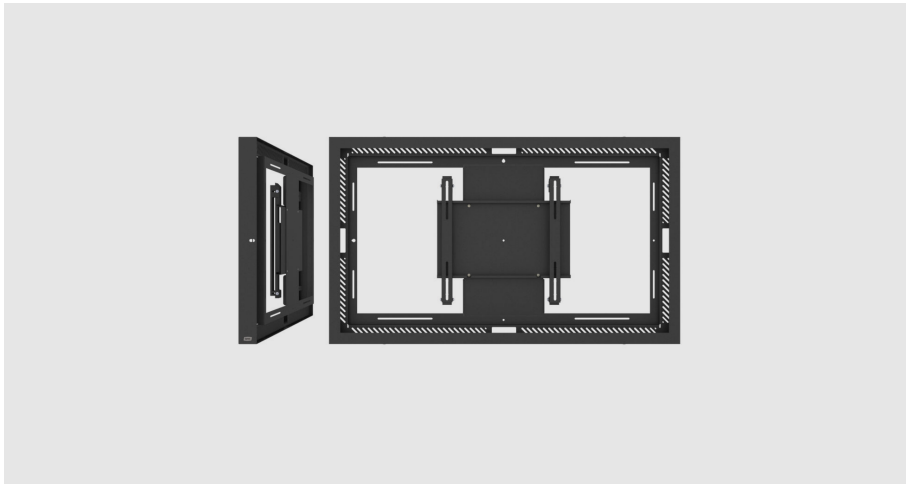

# CASING WALL

## INFO

<b>PLACEMENT</b>	Wall
<b>ROTATION</b>	Flippable
<b>LOCKABLE</b>	Yes
<b>DUST PROTECTED</b>	Yes
<b>VESA HORIZONTAL</b>	100 - 400
<b>VESA VERTICAL</b>	200 - 400
<b>FIT S MAX DIMENSIONS [MM]</b>	L: 1114, H: 645, D: 64
<b>SCREEN SIZE</b>	49"
<b>WARRANTY [YEARS]</b>	5

The product is a wall installation for one display, and the display mount is integrated in the casing.

#### Landscape or portrait? Yes, both!

The SMS Casing Wall can be used both in landscape and portrait orientation, simply choose when mounting.