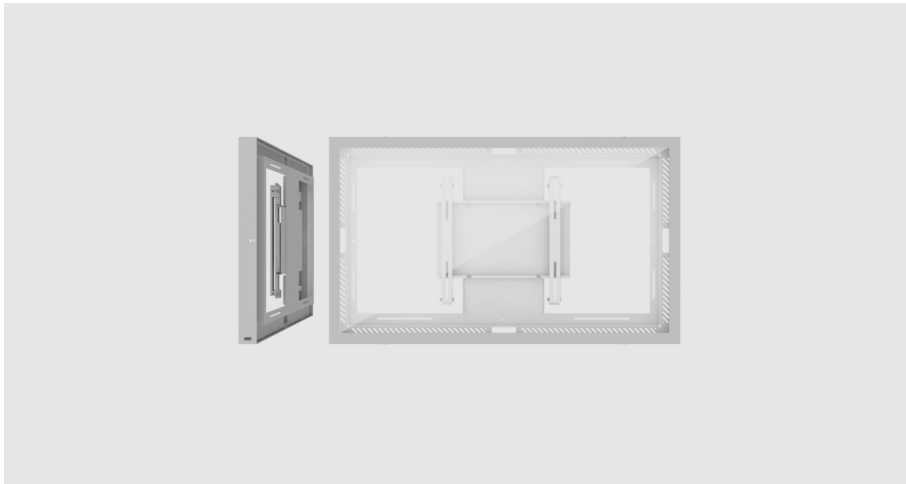

# CASING WALL

## INFO

<b>PLACEMENT</b>	Wall
<b>ROTATION</b>	Flippable
<b>LOCKABLE</b>	Yes
<b>PROTECTION GLASS</b>	Yes
<b>VESA HORIZONTAL</b>	100 - 400
<b>VESA VERTICAL</b>	200 - 400
<b>FIT S MAX DIMENSIONS [MM]</b>	L: 981, H: 571, D: 64
<b>SCREEN SIZE</b>	43"
<b>WARRANTY [YEARS]</b>	5

The product is a wall installation for one display, and the display mount is integrated in the casing.

#### Landscape or portrait? Yes, both!

The SMS Casing Wall can be used both in landscape and portrait orientation, simply choose when mounting.