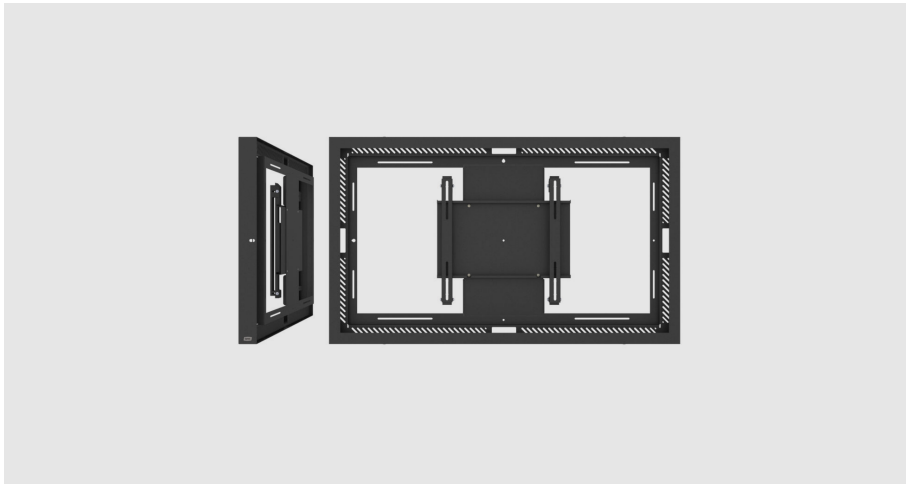

CASING WALL

ARTICLE NUMBER

701-001-11
32L/P Casing Wall G1 BL

INFO

PLACEMENT	Wall
ROTATION	Flippable
LOCKABLE	Yes
VESA HORIZONTAL	100 - 300
VESA VERTICAL	100 - 300
FITS MAX DIMENSIONS [MM]	L: 740, H: 444, D: 64
SCREEN SIZE	32"
WARRANTY [YEARS]	5

Give people a good sign

An easy way to create a helpful environment

Excellent choice for the lobby, stairway, next to the elevators - or anywhere the public should be met with information or engaging messages. A perfect way to show the list of tenants in a corporate or residential building. The display will be covered from all sides.

The product is a wall installation for one display, and the display mount is integrated in the casing.

Landscape or portrait? Yes, both!

The SMS Casing Wall can be used both in landscape and portrait orientation, simply choose when mounting.