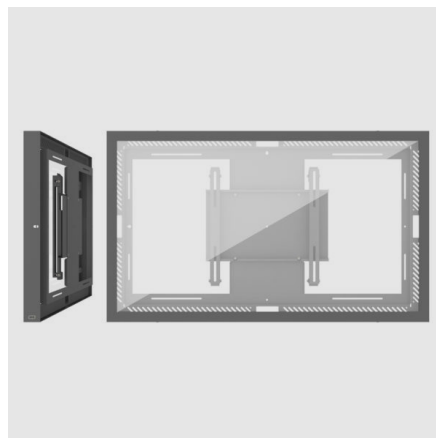

CASING WALL

ARTICLE NUMBER

701-001-11
32L/P Casing Wall G1 BL

INFO

PLACEMENT	Wall
ROTATION	Flippable
LOCKABLE	Yes
VESA HORIZONTAL	100 - 300
VESA VERTICAL	100 - 300
FITS MAX DIMENSIONS [MM]	L: 740, H: 444, D: 64
SCREEN SIZE	32"
WARRANTY [YEARS]	5

The product is a wall installation for one display, and the display mount is integrated in the casing.

Landscape or portrait? Yes, both!

The SMS Casing Wall can be used both in landscape and portrait orientation, simply choose when mounting.

Safety First

Hidden cable outlets minimize the risk of someone accessing the display, and the product is locked with safety screws (included).

PRODUCT VARIATIONS

07-101-42 - 50 CASING WALL G2 WH

07-101-22 - 50 CASING WALL G2 DG