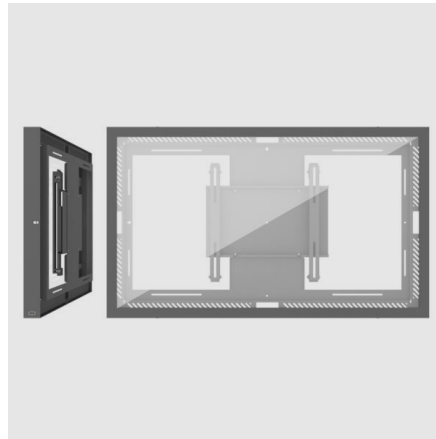

The product is a wall installation for one display, and the display mount is integrated in the casing.

Landscape or portrait? Yes, both!

The SMS Casing Wall can be used both in landscape and portrait orientation, simply choose when mounting.

Safety First

Hidden cable outlets minimize the risk of someone accessing the display, and the product is locked with safety screws (included).

ARTICLE NUMBER

07-101-42

50 Casing Wall G2 WH

INFO

PLACEMENT

Wall

FIT'S MAX DIMENSIONS [MM]

L: 1140, H: 665, D: 64

WARRANTY [YEARS]

5

PRODUCT VARIATIONS

07-101-42 - 50 CASING WALL G2 WH

07-101-22 - 50 CASING WALL G2 DG

07-101-12 - 50 CASING WALL G2 BL