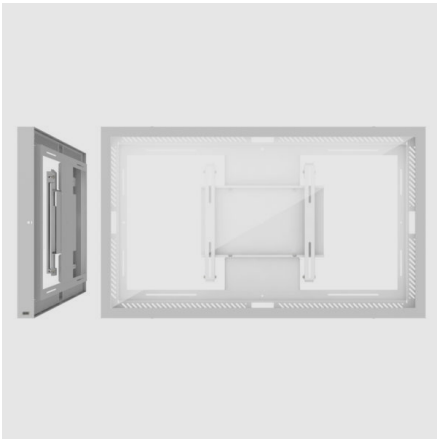

CASING WALL

Give people a good sign

An easy way to create a helpful environment

Excellent choice for the lobby, stairway, next to the elevators - or anywhere the public should be met with information or engaging messages. A perfect way to show the list of tenants in a corporate or residential building. The display will be covered from all sides.

The product is a wall installation for one display, and the display mount is integrated in the casing.

Landscape or portrait? Yes, both!

The SMS Casing Wall can be used both in landscape and portrait orientation, simply choose when mounting.

Safety First

Hidden cable outlets minimize the risk of someone accessing the display, and the product is locked with safety screws (included).

ARTICLE NUMBER

07-101-42

50 Casing Wall G2 WH

INFO

PLACEMENT

Wall

FIT'S MAX DIMENSIONS [MM]

L: 1140, H: 665, D: 64

WARRANTY [YEARS]

5

PRODUCT VARIATIONS

07-101-42 - 50 CASING WALL G2 WH

07-101-22 - 50 CASING WALL G2 DG

07-101-12 - 50 CASING WALL G2 BL