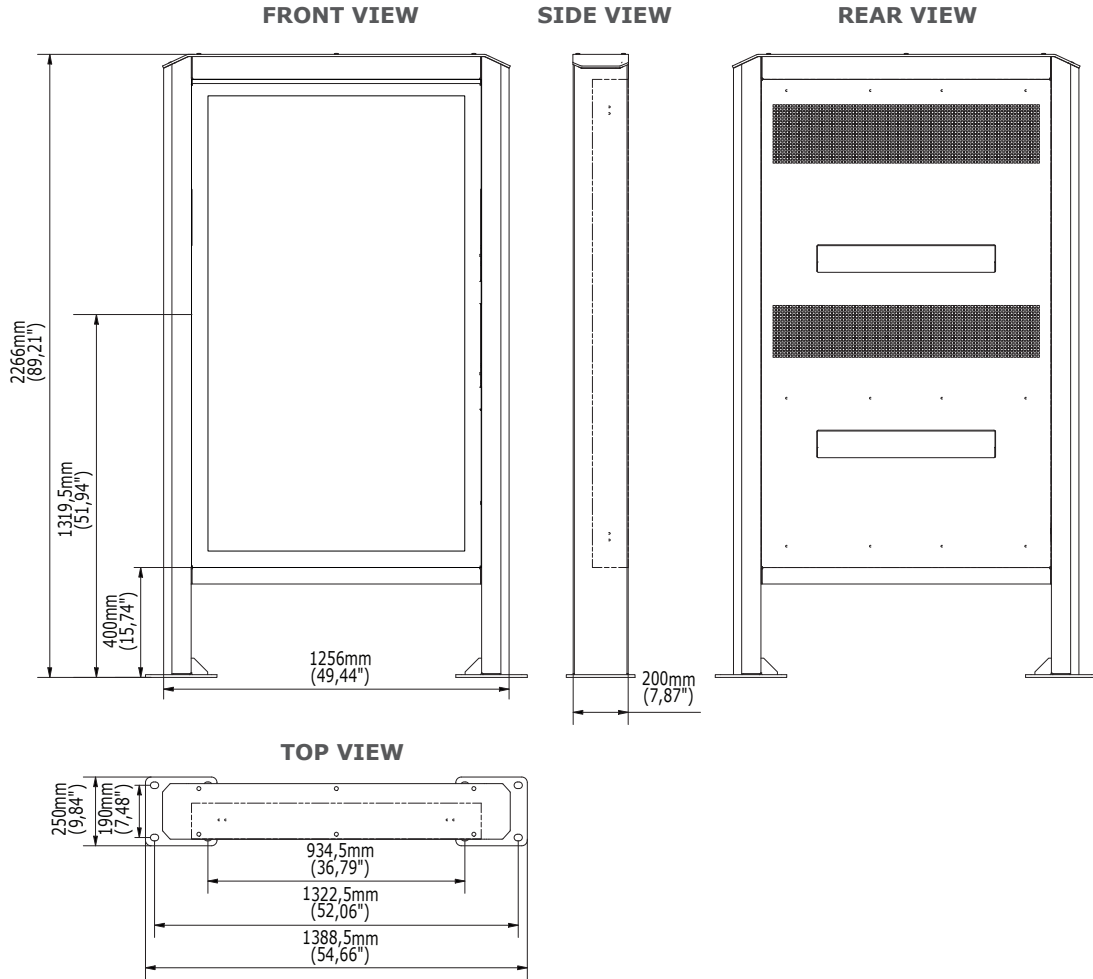

FEATURES

- Durable steel construction
- Integrated cable management system
- Place for IT equipment
- Quick and easy assembly

PRODUCT SPECIFICATIONS

Short index	POK110
Product group	Kiosks
Category	Kiosks for outdoor displays
Colour	Black
Warranty	Limited 5-years
Number of screens	1
Screen size	75"
Maximum load	80 kg

75"

80 kg

Durable steel construction

Quick and easy assembly

Floor mounting

TECHNICAL SPECIFICATIONS

Product dimensions

W: 1256 mm D: 200 mm H: 2266 mm (W:49,44" D:7,87" H:89,21")

Product weight

150 kg (330,69 lb)

LOGISTICS DATA

SAP INDEX	EAN CODE	COLOUR	PACKAGE DIMENSIONS	PACKAGE WEIGHT
WOZE-POK110	5902841105645	BLACK	2266 x 1256 x 200 mm 89,21 x 49,44 x 7,87"	65 kg 143,30 lb

HS Code (Harmonized System): 732690, HTS Code (Harmonized Tariff Schedule): 7326909890, Country of Origin: Poland