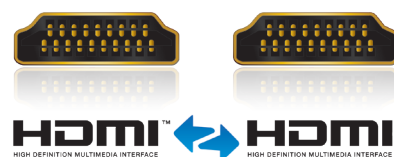

PureInstall Series

PI1000 High Speed HDMI cable with Ethernet

PureLink

digital solutions

Features

- High Speed HDMI for UltraHD / 4K @30Hz or FullHD / 1080p
- Integrated Ethernet channel for 100 MBit network transmission via HDMI
- Tin plated, high-purity OFC copper conductors and triple shielding
- Innovative Secure-Lock-System™ for HDMI connections
- Especially suitable for professional applications and installations

Specifications

Connections

Connector material	PVC
Contact material	24 carat gold-plated
Shielding	Yes
Connector 1	HDMI Type-A plug (19pin)
Connector 1 dimensions	53,5 x 19,5 x 10,5 (mm)
Connector 2	HDMI Type-A plug (19pin)
Connector 2 dimensions	53,5 x 19,5 x 10,5 (mm)
Contacts	24 carat gold-plated, durable design