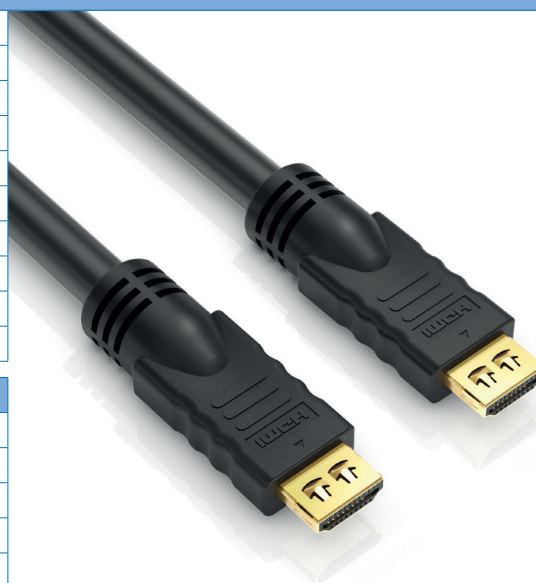

### Features

- High Speed HDMI for UltraHD / 4K @30Hz or FullHD / 1080p
- Integrated Ethernet channel for 100 MBit network transmission via HDMI
- Tin plated, high-purity OFC copper conductors and triple shielding
- Innovative Secure-Lock-System™ for HDMI connections
- Especially suitable for professional applications and installations

#### Connections

Connector material	PVC
Contact material	24 carat gold-plated
Shielding	Yes
Connector 1	HDMI Type-A plug (19pin)
Connector 1 dimensions	53,5 x 19,5 x 10,5 (mm)
Connector 2	HDMI Type-A plug (19pin)
Connector 2 dimensions	53,5 x 19,5 x 10,5 (mm)
Contacts	24 carat gold-plated, durable design

#### Cable

Type	Round cable
Length	7.50m   10.00m   15.00m   20.00m   25.00m   30.00m
Inner conductor material	Tin-plated OFC copper
AWG	AWG24
Number of shieldings	Triple shielded
Shielding 1	Aluminium foil (100% tight)
Shielding 2	Aluminium foil (100% tight)
Shielding 3	Mesh (100% tight)
Outer material	Flexible PVC
Outer diameter	10,5mm