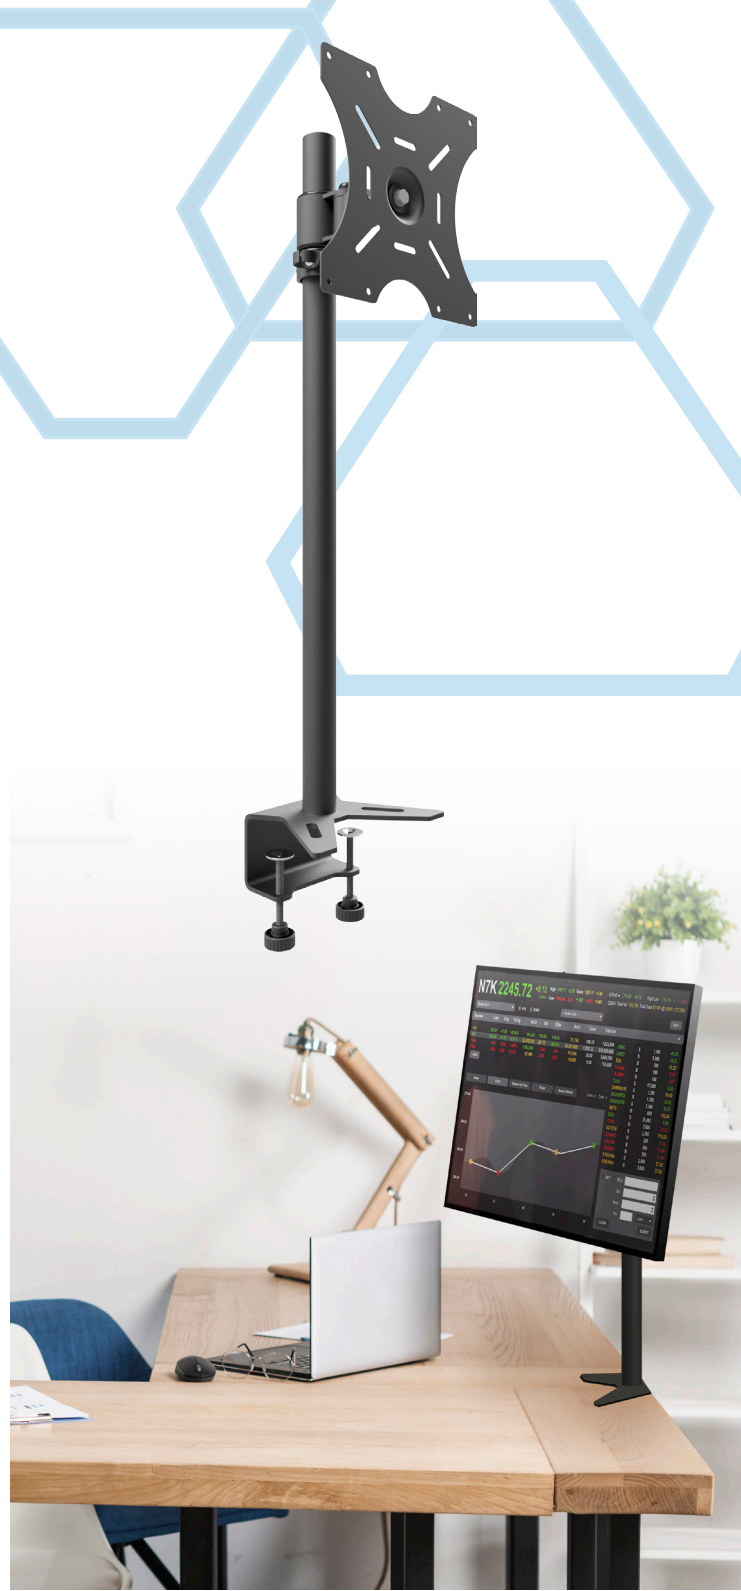

## DESKTOP MOUNT

FOR 32"-46" SCREENS

MSV2 is designed for work ergonomics in office spaces. This universal desk mount with adjustable tilt angle is invaluable for the proper planning of desk space. Adjustable screen height and 360° arms rotation allow you to position the screen to suit the user's individual needs and ensure comfort and convenience during work with a computer. MSV2 is perfect for users who appreciate functionality above all.

### FEATURES

- Universal VESA system
- Screen height adjustment
- 360° arm rotation
- Screen tilting adjustment by -40° to +40°
- 2 types of desk fastenings
- All screws included
- Simple and quick installation

### PRODUCT SPECIFICATIONS

Short index	MSV2
Category	Desktop Monitor Mounts
Product group	Display Mounts
Colour	Black
Warranty	Limited 5-years
Number of screens	1
Minimum screen size	32"
Maximum screen size	46"
Maximum load	15 kg
Arm rotation	360°
Left-right rotation	360°
Forward tilting	-40°/+40°
VESA Mounting Compatibility	75x75 up to 200x200

Universal VESA system

Screen height adjustment

360° arm rotation

2 types of desk fastenings