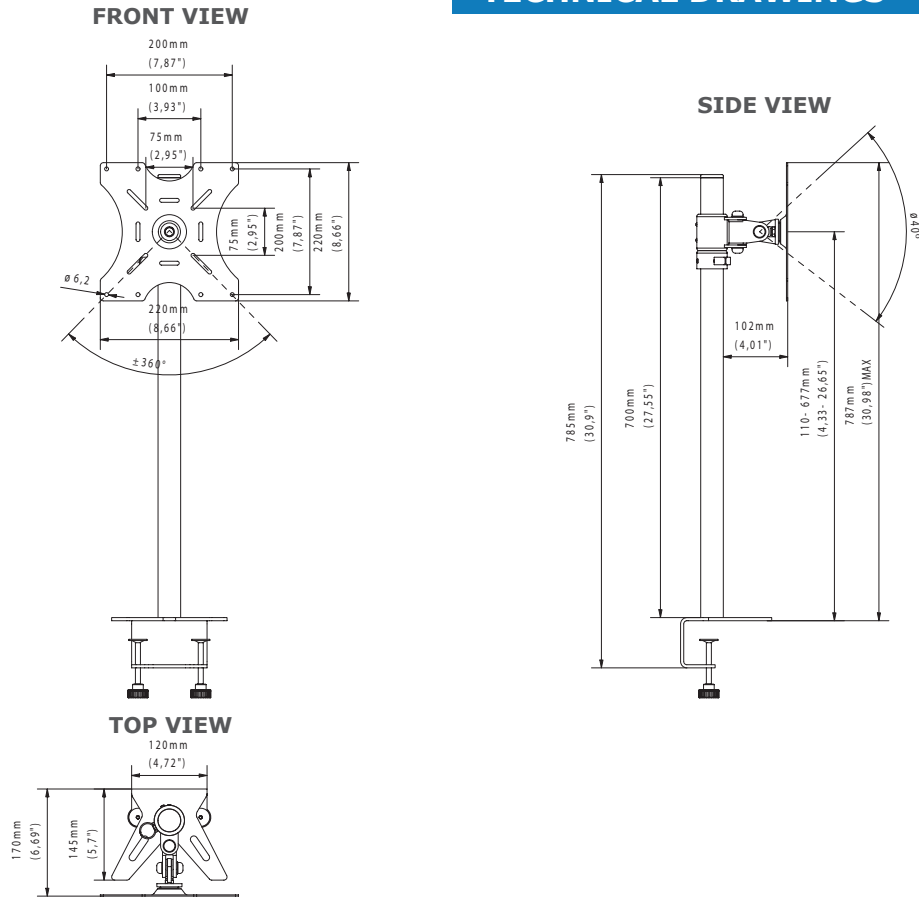

Universal VESA system

Screen height adjustment

360° arm rotation

2 types of desk fastenings

## TECHNICAL SPECIFICATIONS

Product dimensions	W: 170 mm D: 220 mm H: 785 mm (W: 6,69" D: 8,66" H: 30,91")
Product weight	3,8 kg (8 lb)
Max. distance from mounting surface	677 mm (26,65")
Min. distance from mounting surface	110 mm (4,33")
Max. mounting pattern	200 mm x 200 mm
Min. mounting pattern	75 mm x 75 mm

## LOGISTICS DATA

SAP INDEKS	EAN CODE	COLOUR	PACKAGE DIMENSIONS	PACKAGE WEIGHT
WUBI-MSV2	5908252968367	BLACK	1000 x 210 x 115 mm (39,37" x 8,27" x 4,53")	4,8 kg (11 lb)

HS Code (Harmonized System): 732690, HTS Code (Harmonized Tariff Schedule): 7326909890, Country of Origin: Poland