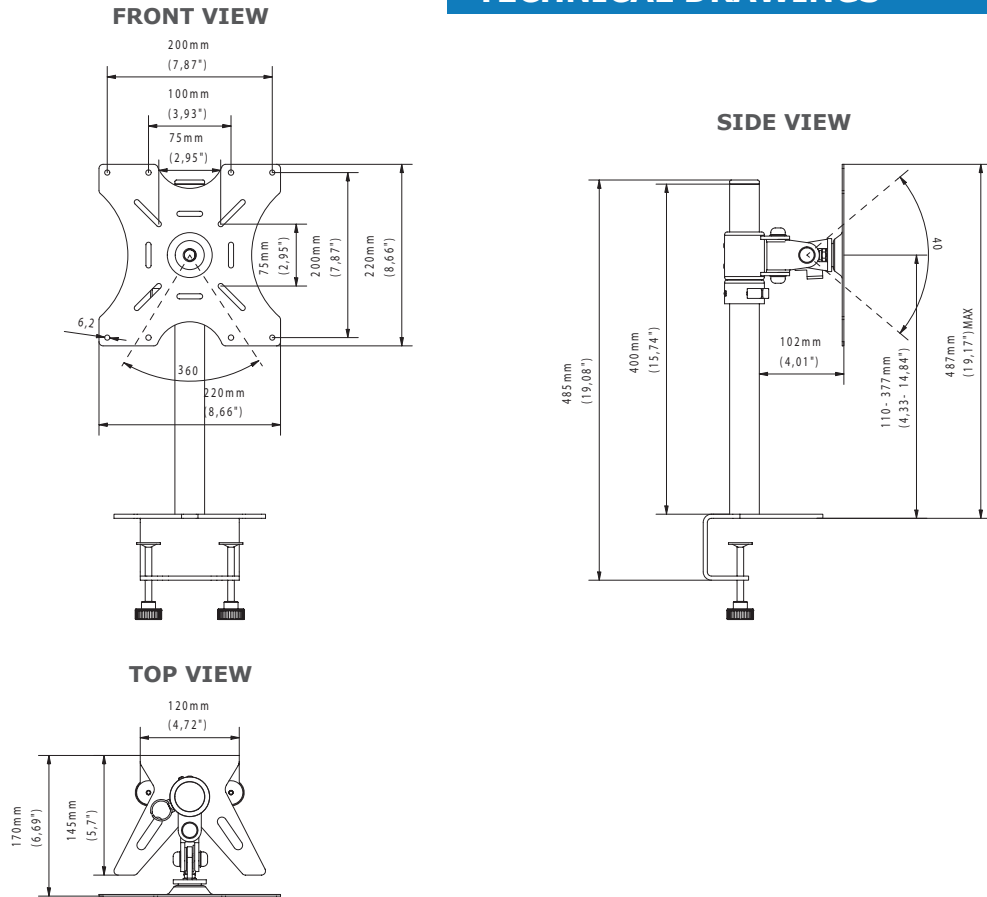

Universal VESA system

2 types of desk fastenings

360° arm rotation

Screen height adjustment

## TECHNICAL SPECIFICATIONS

Product dimensions	W: 170 mm D: 220 mm H: 485 mm (W: 6,69" D: 8,66" H: 19,09")
Product weight	3,2 kg (7 lb)
Max. distance from mounting surface	377 mm (14,84")
Min. distance from mounting surface	110 mm (4,33")
Max. mounting pattern	200 mm x 200 mm
Min. mounting pattern	75 mm x 75 mm