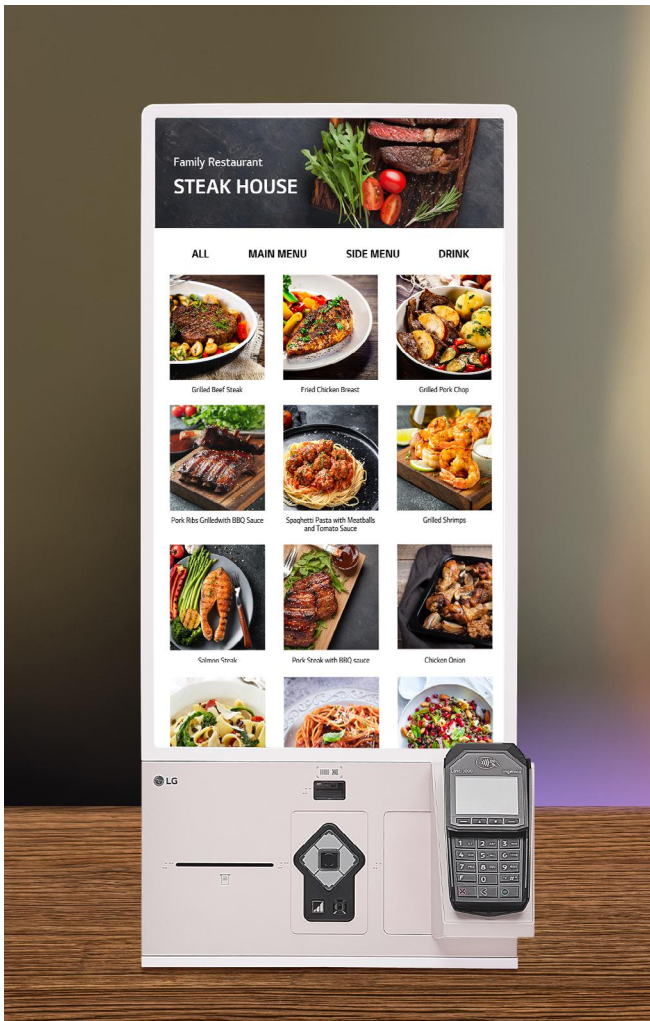

* All images in this datasheet are for illustrative purposes only.

LG Self-ordering Kiosk 27KC3PK-C

LG Kiosk

 27-inch Display with an Excellent Touch Sensitivity

 Interior Fit Design

 Windows OS

	27KC3PK-C
Display Size	27"
Screen Resolution	1,920 × 1,080 (FHD)
Brightness	300 nits
Touch Type	AIT (Advanced In-cell Touch)
Tactile Keypad	Yes

Interior Fit Design

The seamless design in two tones of calming beiges of the kiosk, creating a harmonious atmosphere which fits your business space interior.

27-inch Screen

Through a 27-inch display, the users can access more information with vivid product images for placing an order. This display can be also utilized as a large advertising screen by showing advertisements when in standby mode.