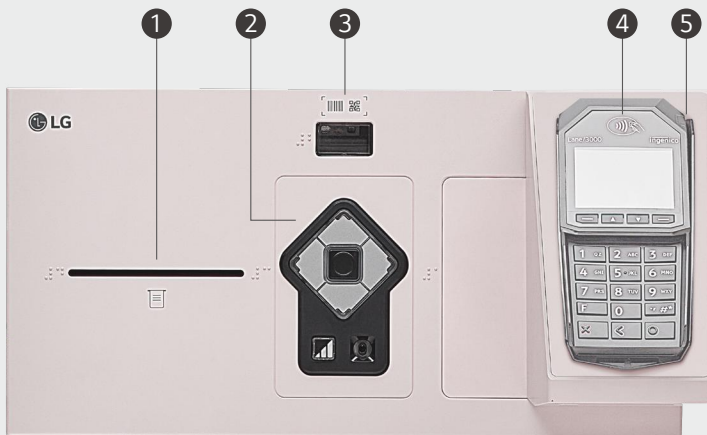

PRODUCT INFORMATION

- 1 Receipt Printer
- 2 Tactile Keypad
- 3 Scanner for Barcode / QR Code (1D / 2D)
- 4 IC Chip Card Reader*
- 5 MST (Magnetic Secure Transmission) Card Reader*

* LG Kiosk supports various EMV terminals including Ingenico terminals; Lane/3000, iUC285 and Verifone P400 which is varies by local payment company in region. EMV terminals are not manufactured or provided by LG.