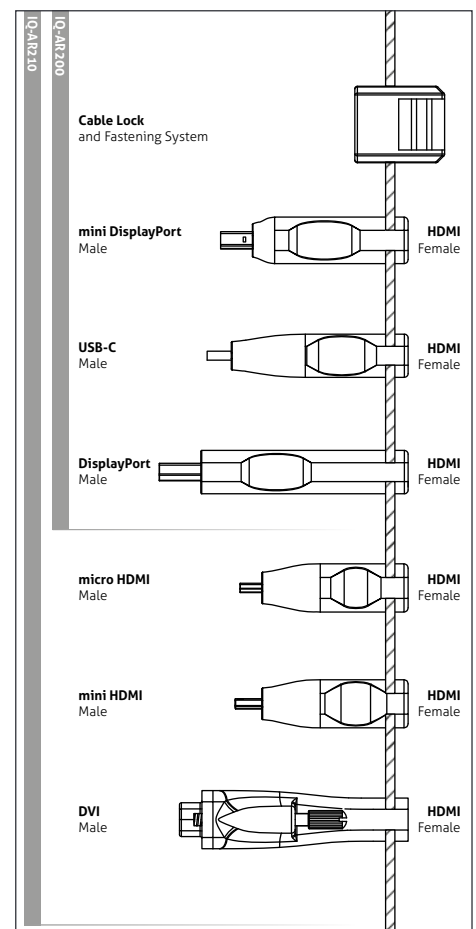

## IQ Series IQ-AR200 / IQ-AR210

- ▶ Three / six HDMI adapters for resolutions up to 4K UltraHD 60Hz
- ▶ All adapters featuring gold plated precision contacts
- ▶ mini DP, DP, USB-C, HDMI-C, HDMI-D and DVI male to HDMI-A female
- ▶ Adapter ring with 40cm black coated steel wire rope
- ▶ Innovative cable lock and fastening system

### Adapters

Included Adapters	1x DisplayPort male to HDMI-A female (IQ-AR200 / IQ-AR210)
	1x mini DisplayPort male to HDMI-A female (IQ-AR200 / IQ-AR210)
	1x USB-C male to HDMI-A female (IQ-AR200 / IQ-AR210)
	1x Mini HDMI-C male to HDMI-A female (IQ-AR210)
	1x Micro HDMI-D male to HDMI-A female (IQ-AR210)
	1x DVI (24+1) male to HDMI-A female (IQ-AR210)
Dimensions DisplayPort Adapter	55 x 21.5 x 11.5mm
Dimensions mini DisplayPort Adapter	38.5 x 21.5 x 11.5mm
Dimensions USB-C Adapter	47 x 27 x 11.5mm
Dimensions HDMI-C / HDMI-D Adapters	35 x 21.5 x 11.5mm
Dimensions DVI Adapter	55 x 40 x 15.5mm
Maximum Resolution	UltraHD / 2160p 60Hz (USB-C / HDMI-C / HDMI-D / DisplayPort / mini DisplayPort)
	WUXGA / 1920x1200 (DVI)
Contact Material	Gold Plated
Adapter Material	PVC / PE
Color	Black

### Adapter Ring

Length Steel Wire Rope	40cm
Coating Material	PVC, black
Lock	Screw-down, nickel-plated

### Cable Lock and Fastening System

Material	PVC
Cable Fastening System	Reusable (cable tie)
Recommended Cable Diameter	Up to 7.5mm
Color	Black