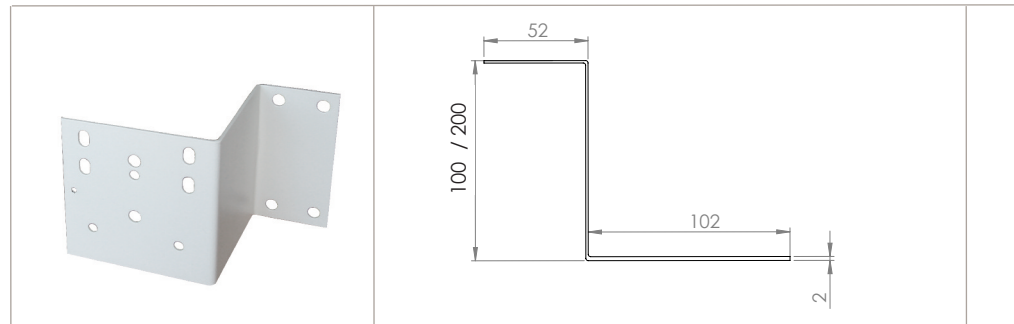

Front view

- A Image height
- B Image base
- C Extradrop
- D Fabric total height
- E Fabric total base
- F Casing length
- G Weighing bar length

Very functional screen, ultra compact and simple to recess with its small aluminium case with white epoxy finish.

Technical data

Reference	A cm	B cm	C cm	D cm	E cm	F cm	G cm	Wattage w
4:3 format								
Black borders								
SQ2B4129172	129	172	4	137	180	192,1	191	121
SQ2B4144192	144	192	4	152	200	212,1	211	121
SQ2B4174232	174	232	4	182	240	252,1	251	121
SQ2B4196262	196	262	4	204	270	282,1	281	121
SQ2B4219292	219	292	4	227	300	312,1	311	121
16:9 format								
Black borders + extra drop								
SQ2B4097172	97	172	30	131	180	192,1	191	121
SQ2B4108192	108	192	30	142	200	212,1	211	121
SQ2B4130232	130	232	30	164	240	252,1	251	121
SQ2B4147262	147	262	30	181	270	282,1	281	121
SQ2B4164292	164	292	30	198	300	312,1	311	121
SQ2B4192342	192	342	4	200	350	362,1	361	121
16:10 format								
Black borders + extra drop								
SQ2B4108172	108	172	20	132	180	192,1	191	121
SQ2B4120192	120	192	20	144	200	212,1	211	121
SQ2B4145232	145	232	20	169	240	252,1	251	121
SQ2B4164262	164	262	20	188	270	282,1	281	121
SQ2B4183292	183	292	20	207	300	312,1	311	121
SQ2B4214342	214	342	4	222	350	362,1	361	121

www.oray.fr

Side view

Standard bracket drawing

Casing

Wiring

Wiring diagrams for remote control receiver and wired switch

In case of automation control, the power must be cut off between rolling up and unrolling order.

- L Live
- N Neutral
- C Common
- ↑ Up
- ↓ Down
- ⊥ Ground

Extending brackets

Extending bracket 10 or 20 cm

EXTENDING BRACKETS for a wall offset of 10 or 20 cm: a pair up to 300cm base and a trio for the 350cm base model.