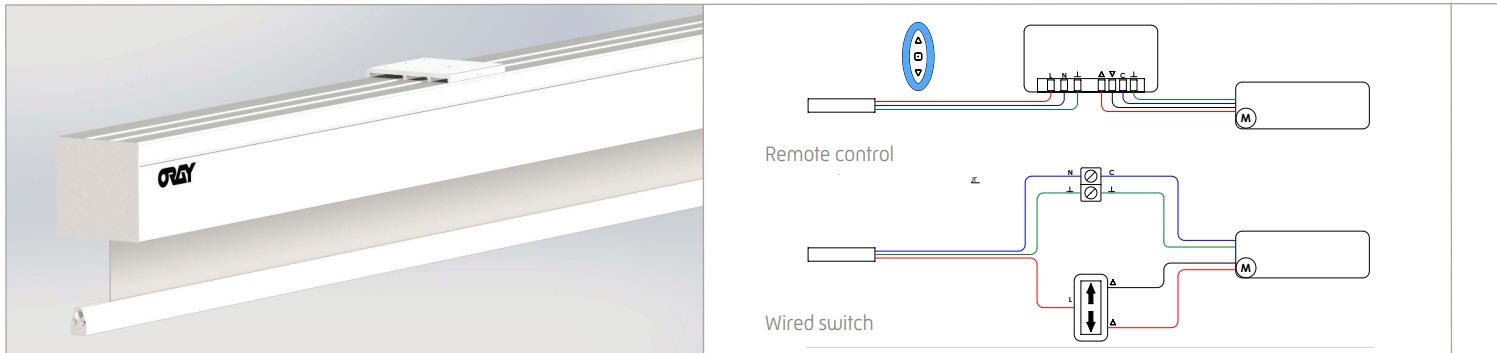

Front view

- A Image height
- B Image base
- C Extradrop
- D Fabric total height
- E Fabric total base
- F Casing length
- G Weighing bar length

Very functional screen, ultra compact and simple to recess with its small aluminium case with white epoxy finish.

- The triangular weighing bar is perfectly integrated in the case when the screen is rolled up.
- Black-out matt white projection surface M2
- Wall or ceiling mounting.
- Motor on the right.

SGS

Chemin de Beurepaire
91410 DOURDAN - FRANCE
Tel +33 (0)1 64 59 94 54

www.oray.fr

Side view

Standard bracket drawing

Casing

Wiring

Wiring diagrams for remote control receiver and wired switch

In case of automation control, the power must be cut off between rolling up and unrolling order.

- L Live
- N Neutral
- C Common
- ↑ Up
- ↓ Down
- ⊥ Ground

Extending brackets

Extending bracket 10 or 20 cm

EXTENDING BRACKETS for a wall offset of 10 or 20 cm: a pair up to 300cm base and a trio for the 350cm base model.