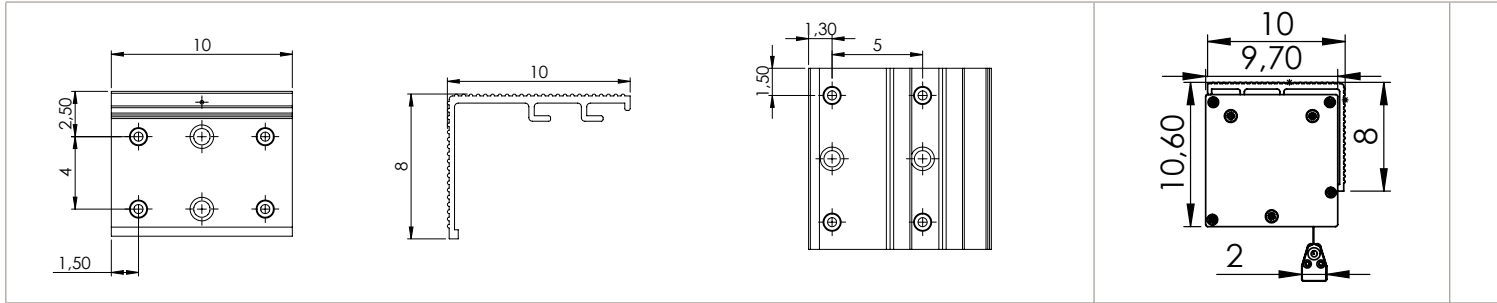

Front view

- A Image height
- B Image base
- C Extradrop
- D Fabric total height
- E Fabric total base
- F Casing length
- G Weighing bar length

Very functional screen, ultra compact and simple to recess with its small aluminium case with white epoxy finish.

Technical data

Reference	A cm	B cm	C cm	D cm	E cm	F cm	G cm	Wattage w
4:3 format								
Black borders								
SQ2B4129172	129	172	4	137	180	192,1	191	121
SQ2B4144192	144	192	4	152	200	212,1	211	121
SQ2B4174232	174	232	4	182	240	252,1	251	121
SQ2B4196262	196	262	4	204	270	282,1	281	121
SQ2B4219292	219	292	4	227	300	312,1	311	121
16:9 format								
Black borders + extra drop								
SQ2B4097172	97	172	30	131	180	192,1	191	121
SQ2B4108192	108	192	30	142	200	212,1	211	121
SQ2B4130232	130	232	30	164	240	252,1	251	121
SQ2B4147262	147	262	30	181	270	282,1	281	121
SQ2B4164292	164	292	30	198	300	312,1	311	121
SQ2B4192342	192	342	4	200	350	362,1	361	121
16:10 format								
Black borders + extra drop								
SQ2B4108172	108	172	20	132	180	192,1	191	121
SQ2B4120192	120	192	20	144	200	212,1	211	121
SQ2B4145232	145	232	20	169	240	252,1	251	121
SQ2B4164262	164	262	20	188	270	282,1	281	121
SQ2B4183292	183	292	20	207	300	312,1	311	121
SQ2B4214342	214	342	4	222	350	362,1	361	121

- The triangular weighing bar is perfectly integrated in the case when the screen is rolled up.
- Black-out matt white projection surface M2
- Wall or ceiling mounting.
- Motor on the right.

SGS

Chemin de Beurepaire
91410 DOURDAN - FRANCE
Tel +33 (0)1 64 59 94 54

www.oray.fr

Side view

Standard bracket drawing

Casing

Wiring

Wiring diagrams for remote control receiver and wired switch

In case of automation control, the power must be cut off between rolling up and unrolling order.