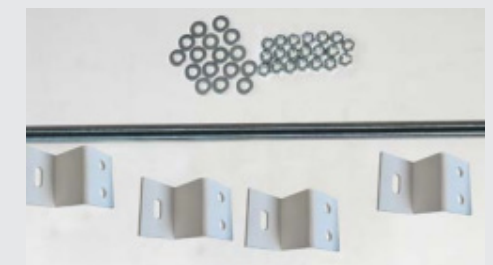

Chemin de Beaurepaire
91410 DOURDAN - FRANCE
Tel +33 1 64 59 94 54

www.oray.fr