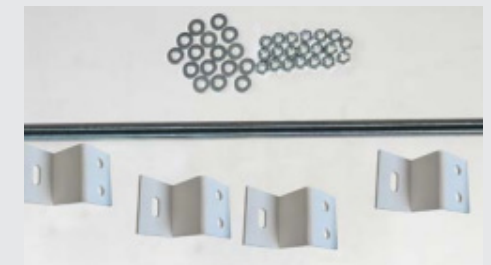

Chemin de Beaurepaire
91410 DOURDAN - FRANCE
Tel +33 1 64 59 94 54

www.oray.fr