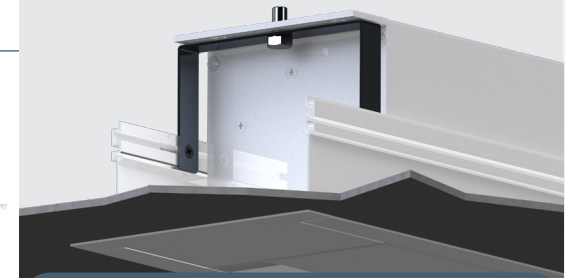

CEILING CUT

(B+37 cm) x 18 cm

Other DIMENSIONS,
 FABRICS,
 COLORS

On request

Technical data

ORION HC I-C Reference	A cm	B cm	C cm	D cm	E cm	F cm	G cm	H cm	I	L	M cm
16:10 Format	4 cm black borders + 20 cm extra drop										
OP2B5145232	169	240	4	232	145	20	256	< 25 cm	adjustable	-	279,6
OP2B5164262	188	270	4	262	164	20	286	< 25 cm	adjustable	-	309,6
OP2B5182292	206	300	4	292	182	20	316	< 25 cm	adjustable	centered	339,6
OP2B5214342	238	350	4	342	214	20	366	< 25 cm	adjustable	centered	389,6
OP2B5245392	269	400	4	392	245	20	416	< 25 cm	adjustable	centered	439,6
OP2B5307492	331	500	4	492	307	20	516	< 25 cm	adjustable	centered	539,6
4:3 Format	4 cm black borders										
OP2B5174232	182	240	4	232	174	4	256	< 25 cm	adjustable	-	279,6
OP2B5196262	204	270	4	262	196	4	286	< 25 cm	adjustable	-	309,6
OP2B5219292	227	300	4	292	219	4	316	< 25 cm	adjustable	centered	339,6
OP2B5257342	265	350	4	342	257	4	366	< 25 cm	adjustable	centered	389,6
OP2B5294392	302	400	4	392	294	4	416	< 25 cm	adjustable	centered	439,6
OP2B5369492	377	500	4	492	369	4	516	< 25 cm	adjustable	centered	539,6
16:9 Format	4 cm black borders + 30 cm extra drop										
OP2B5130232	164	240	4	232	130	30	256	< 25 cm	adjustable	-	279,6
OP2B5147262	181	270	4	262	147	30	286	< 25 cm	adjustable	-	309,6
OP2B5164292	198	300	4	292	164	30	316	< 25 cm	adjustable	centered	339,6
OP2B5192342	226	350	4	342	192	30	366	< 25 cm	adjustable	centered	389,6
OP2B5220392	254	400	4	392	220	30	416	< 25 cm	adjustable	centered	439,6
OP2B5277492	311	500	4	492	277	30	516	< 25 cm	adjustable	centered	539,6

All-in-one solution for an easy and aesthetic recessed installation. In addition to its reliability, this top of the range screen offers you a full screen image format.

- Matt white projection surface with black back and black borders
- The weighing bar closes the whole case in stand-up position
- Remote control in option
- Wired switch included
- Motor on the right