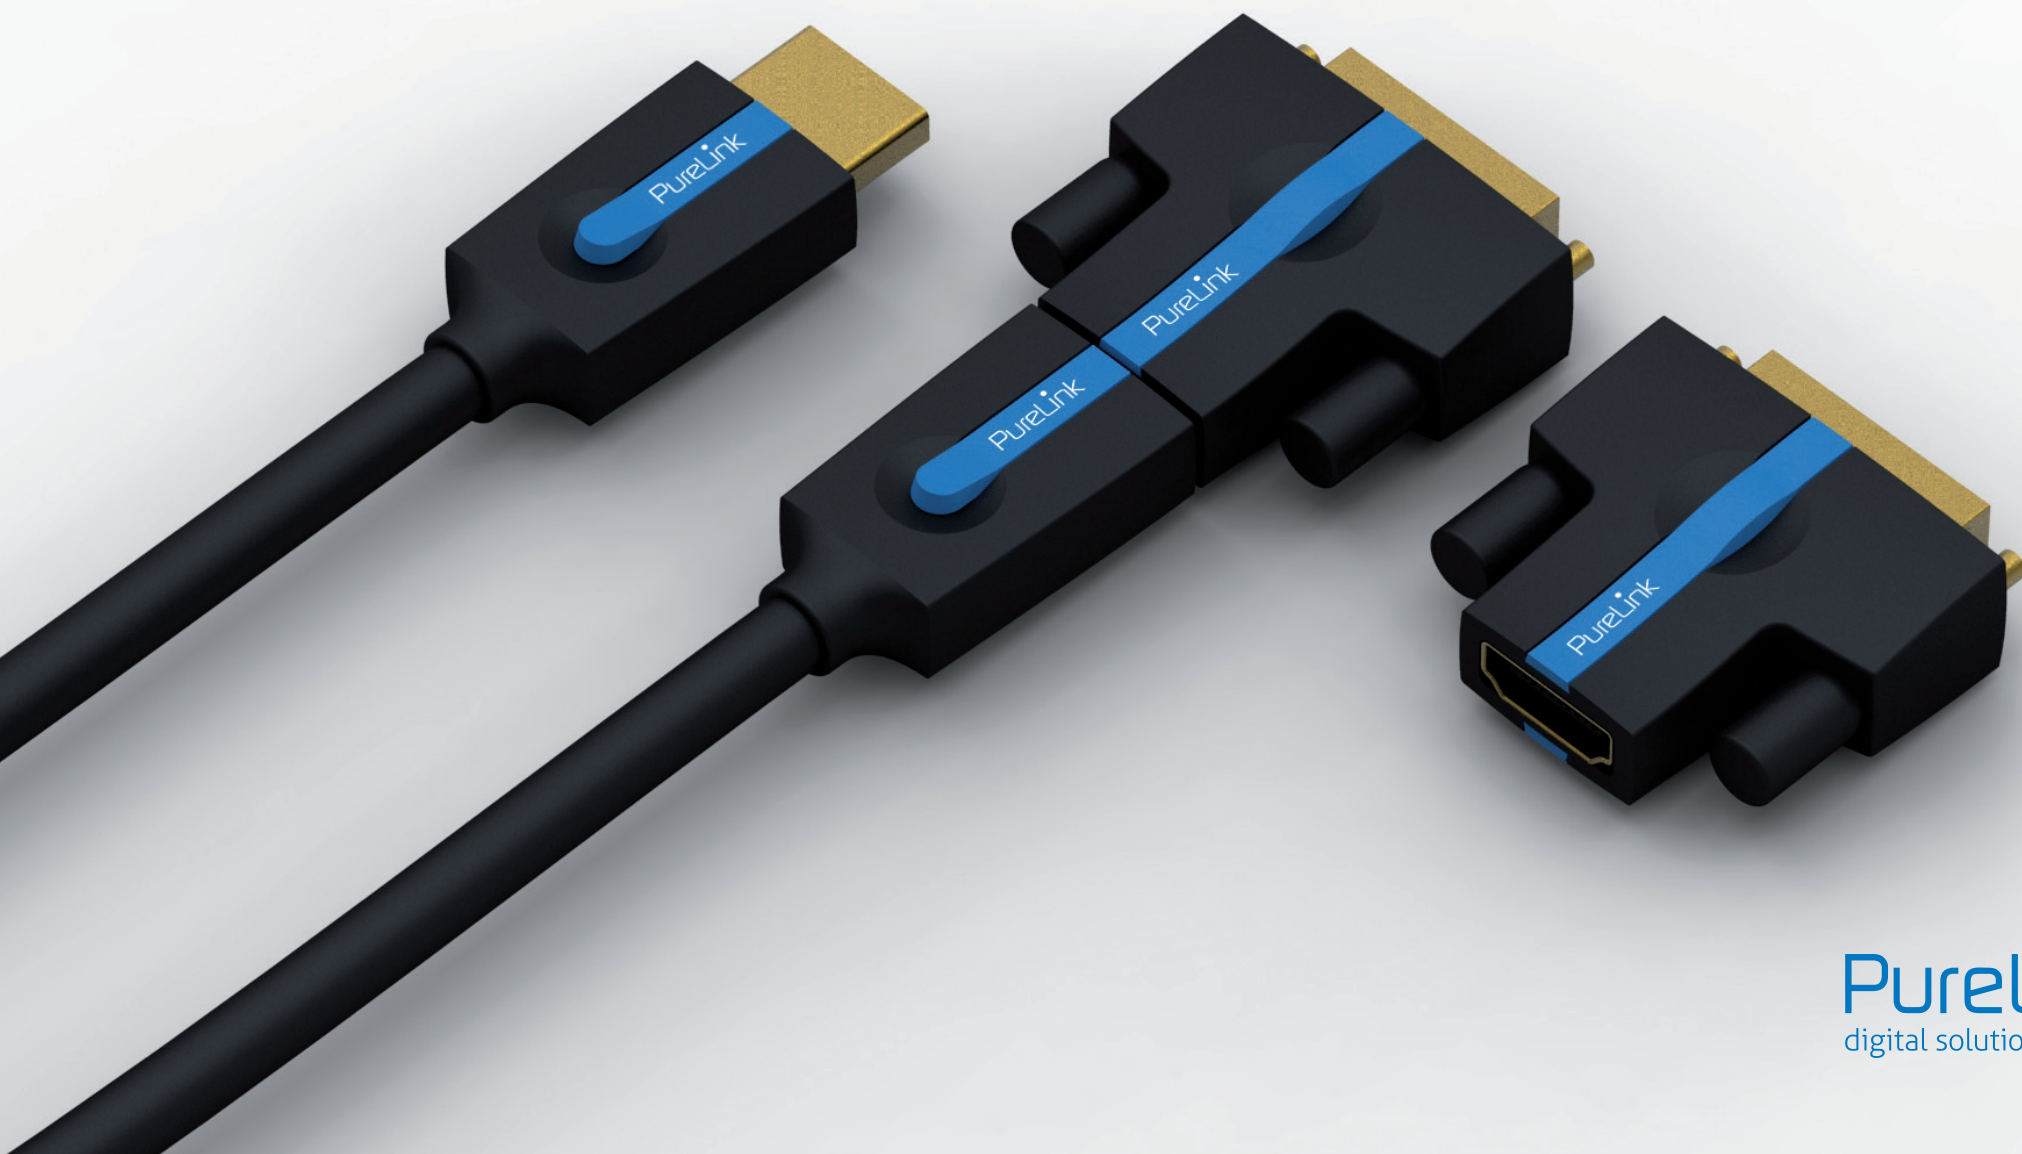

# CINEMA SERIES

idea.

PureLink  
digital solutions

concept.

PureLink  
digital solutions

design.

PureLink  
digital solutions

CS1000

## HDMI to HDMI Cable

ITEM NO.	LENGTH
CS1000-005	0,50m
CS1000-010	1,00m
CS1000-015	1,50m
CS1000-020	2,00m
CS1000-030	3,00m
CS1000-050	5,00m

HDMI  
HIGH SPEED  
with ETHERNET

CS1100

## MINI HDMI to HDMI Cable

ITEM NO.	LENGTH
CS1100-015	0,50m
CS1100-020	2,00m
CS1100-030	3,00m

HDMI  
HIGH SPEED  
with ETHERNET

CS1200

## MICRO HDMI to HDMI Cable

ITEM NO.	LENGTH
CS1200-015	0,50m
CS1200-020	2,00m
CS1200-030	3,00m

HDMI  
HIGH SPEED  
with ETHERNET

CS1300