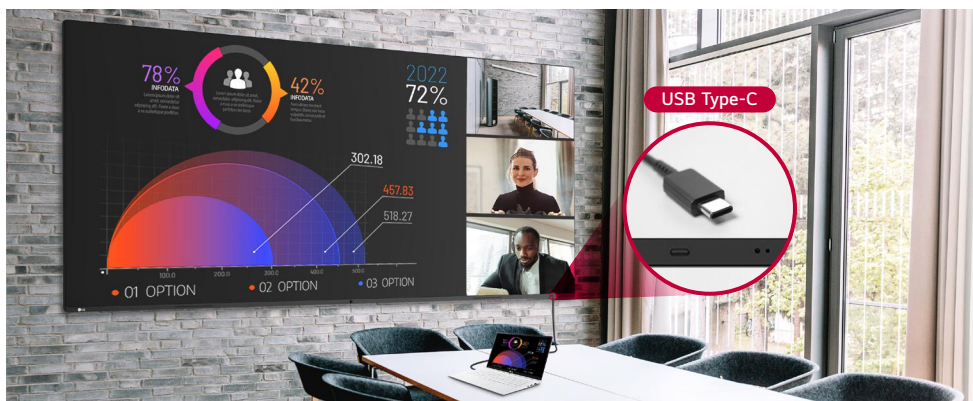

Data Transmission

Up to 100W Charging

Easily Connect & Charge with USB Type-C

USB Type-C connectivity simplifies connections which enables charging and sending data simultaneously over just one single cable.

* USB Type-C cables are sold separately.

Wireless ScreenShare

Using the LG CreateBoard Share allows for the seamless wireless screensharing of presentation materials, eliminating the clutter of wires and leading to a more streamlined meeting space. This enables users to show up to 9 shared screens or a file on a screen in real-time when the LG CreateBoard Share app is installed on the device. Also, files from the host can be easily sent to any devices connected to the app.

* LG CreateBoard also supports app-less sharing for PC (via website) and mobile devices within the same network.

* For a more stable connection, we recommend the installation of a dedicated app (LG CreateBoard Share).

OPS Slot

105BM5N supports OPS slots, allowing you to conveniently mount OPS Module at the back of the screen without the hassle of connecting to an external desktop, enabling various PC functions and Windows software even on the 105BM5N.

* OPS : Open Pluggable Specification

* OPS Player for 105BM5N supports 4K output and is sold separately.