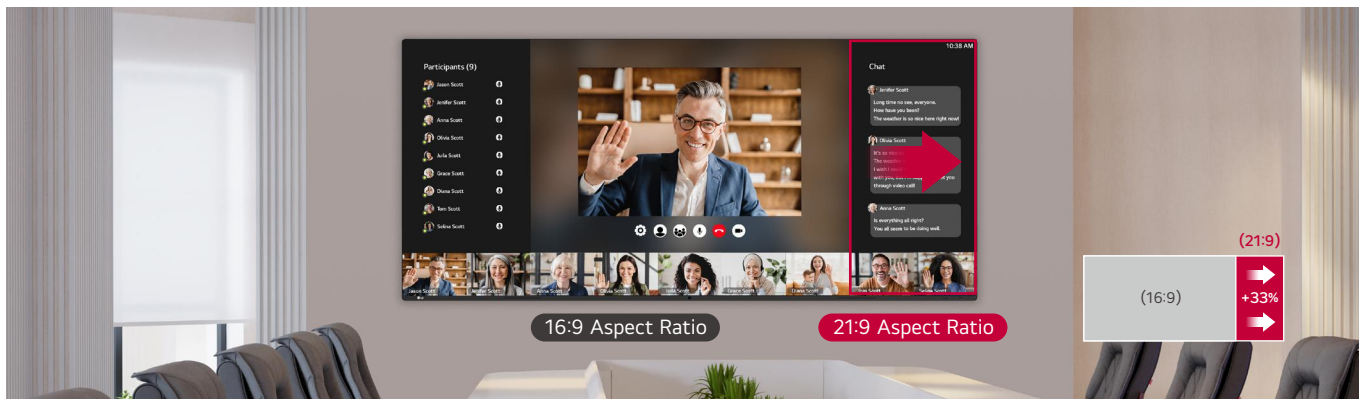

### 105BM5N

Size	105"
Resolution	5,120 × 2,160 (5K)
Brightness	400 nit (Typ.), 350 nit (Min.)
Product Size	2,510.6 × 1,123.1 × 93.6 mm