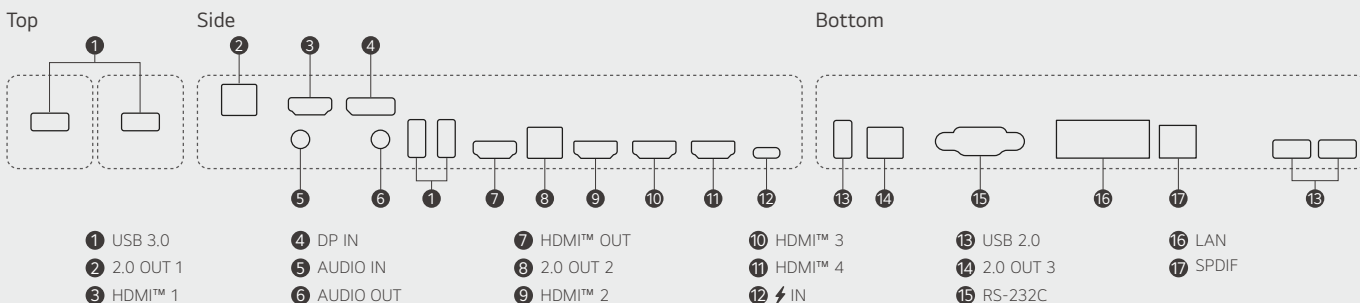

CONNECTIVITY

- www.lg.com/global/business/information-display
- www.youtube.com/c/LGCommercialDisplay
- www.facebook.com/LGInformationDisplay
- www.linkedin.com/company/LGinformationdisplay
- twitter.com/LG_ID_HQ

LG may make changes to specifications and product descriptions without notice. Copyright © 2024 LG Electronics Inc. All rights reserved. "LG Life's Good" is a registered trademark of LG Corp. The names of products and brands mentioned here may be the trademarks of their respective owners.